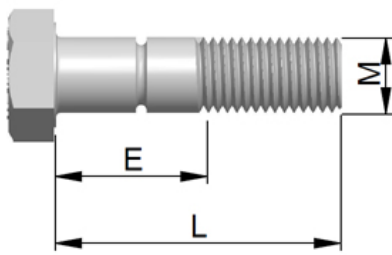

ICE-Bolt M24x80 - for ICE-LBG-SR - magnetically crack tested with snap ring

Artikel-Nr: 7906077

100% crack detected hexagon- head and -socket bolt for the assembly of the ICE-LBG-SR. Content: 10 pieces

The hexagon socket bolt is with a snap ring so that it can be captively mounted with the ICE-LBG-SR. When used with the ICE-LBG-SR the resulting free thread reach $H = 36\text{mm}$

ICE-Bolt M24x80 - for ICE-LBG-SR - magnetically crack tested with snap ring

Artikel-Nr: 7906077

weight	3.79 kg	8.36 lbs
B	36 mm	1-27/64"
C	14 mm	9/16"
E	35 mm	1-3/8"
H	36 mm	1-27/64"
L	80 mm	3-1/8"
M	M24 mm	M24