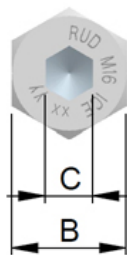

ICE-Bolt M24x80 - for ICE-LBG-SR - magnetically crack tested with snap ring

Artikel-Nr: 7906077

100% crack detected hexagon- head and -socket bolt for the assembly of the ICE-LBG-SR. Content: 10 pieces

The hexagon socket bolt is with a snap ring so that it can be captively mounted with the ICE-LBG-SR. When used with the ICE-LBG-SR the resulting free thread reach $H = 36\text{mm}$

ICE-Bolt M24x80 - for ICE-LBG-SR - magnetically crack tested with snap ring

Artikel-Nr: 7906077

weight	3.79 kg	8.36 lbs
B	36 mm	1-27/64"
C	14 mm	9/16"
E	35 mm	1-3/8"
H	36 mm	1-27/64"
L	80 mm	3-1/8"
M	M24 mm	M24