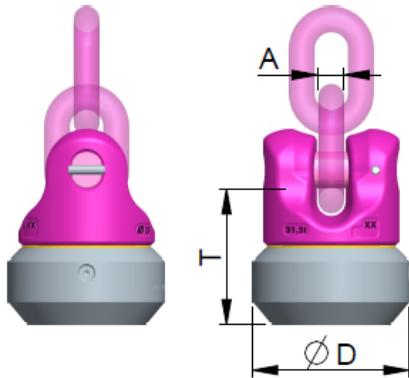

## VWBS-KA-28-31,5t VIP

Artikel-Nr: 7903440

Weldable lifting point with a ball-bearing for the direct connection of the 28 mm VIP - chain. Version VWBS-KA

Not suitable for permanent swiveling under full load.

Welding should be carried out only by qualified persons acc. to DIN EN ISO 9606-1. Other important RUD specific information and specialities to our RUD lifting points can be found in the specific user instruction.

## VWBS-KA-28-31,5t VIP

Artikel-Nr: 7903440

<b>weight</b>	24.00 kg	52.91 lbs
<b>Nominal WLL</b>	31500 kg	69300 lbs
<b>T</b>	146 mm	5-3/4"
<b>A</b>	28 mm	1-1/8"
<b>D</b>	170 mm	6-11/16"