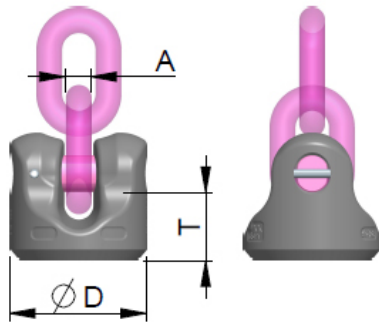

WPPH-KA-28-31,5t

Artikel-Nr: 7903438

The weldable generation of lifting points for the direct connection of the 28 mm VIP - chain. Version WPPH-KA

Welding should be carried out only by qualified persons acc. to ISO 9606-1. Other important RUD specific information and specialities to our RUD lifting points can be found in the specific user instruction.

WPPH-KA-28-31,5t

Artikel-Nr: 7903438

weight	11.00 kg	24.25 lbs
Nominal WLL	31500 kg	69300 lbs
T	74 mm	2-29/32"
A	28 mm	1-1/8"
D	148 mm	5-13/16"