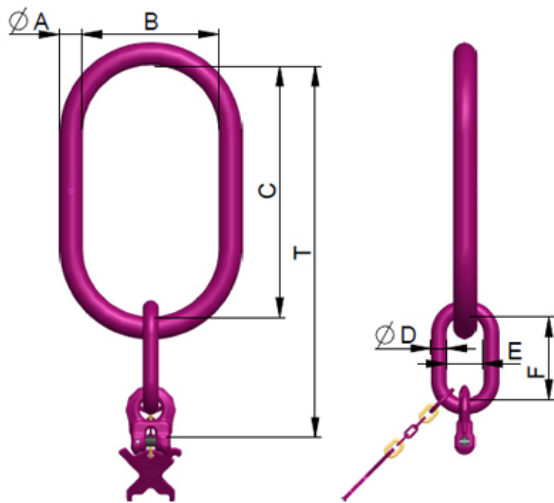

ICE Special master link one strand ISAK-RG 1-8/140

Artikel-Nr: 7903183

ISAK-RG single leg sling with an all direction movable welded IRG connector. Thus ensuring that only the correct chain diameter and number of legs can be connected. Complete identification tag with an integrated testing gauge. Pre-assembled connecting bolt and tensioning sleeve. Manufactured in compliance with DIN EN 1677-4. Owing to a larger gradation of the inner width $\gg B$ of the ISAK-RG, improper use (BGR 500/DGUV-Regel 100-500, Kap. 2.8) is almost eliminated and wear of the crane hook is minimised. Additional connective components for over size hooks are not necessary. ISAK-RG - size B = 140 suitable for hooks up to no.16 DIN 15401. ICE-Master link is marked by the RUD-ID-TAG[®] (RFID chip) and with the clear identification number distinguished.

ICE Special master link one strand ISAK-RG 1-8/140

Artikel-Nr: 7903183

weight	3.94 kg	8.69 lbs
Nominal WLL	3000 kg	6600 lbs
T	389 mm	15-5/16"
A	22 mm	7/8"
B	140 mm	5-1/2"
C	260 mm	10-1/4"
D	18 mm	11/16"
E	40 mm	1-9/16"
F	85 mm	3-11/32"