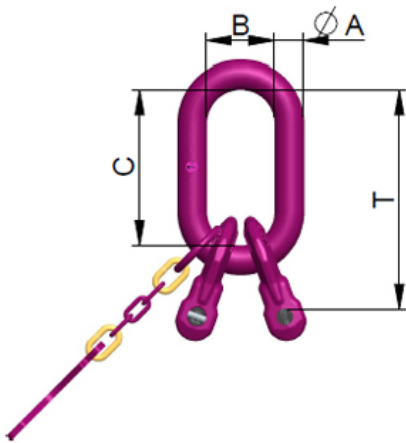

ICE-Master link for 2 strands IBK-RG 2-6

Artikel-Nr: 7903075

IBK-RG 2 - master link with 2 all direction, movable welded IRG connectors. Thus ensuring that only the correct chain diameter and number of legs can be connected. The ICE load and retaining pins are preassembled. Delivered complete with a flexible, 2-leg identification tag with integrated testing gauge. Surface: ICE-Pink powder coated Manufactured according to DIN EN 1677-4. The internal width is sufficient for high tensile hoist hooks.

ICE-Master link for 2 strands IBK-RG 2-6

Artikel-Nr: 7903075

weight	0.68 kg	1.50 lbs
Nominal WLL	2500 kg	5500 lbs
T	105 mm	4-1/8"
A	13,5 mm	17/32"
B	34 mm	1-11/32"
C	70 mm	2-3/4"