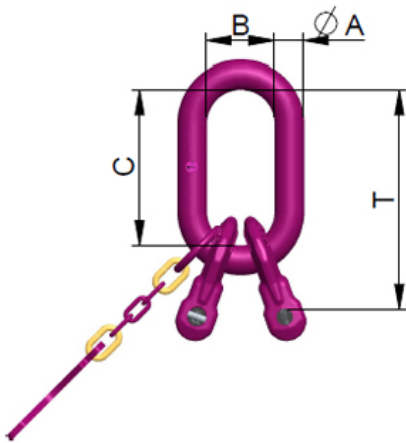

ICE-Master link for 2 strands IBK-RG 2-16

Artikel-Nr: 7903079

IBK-RG 2 - master link with 2 all direction, movable welded IRG connectors. Thus ensuring that only the correct chain diameter and number of legs can be connected. The ICE load and retaining pins are preassembled. Delivered complete with a flexible, 2-leg identification tag with integrated testing gauge. Surface: ICE-Pink powder coated Manufactured according to DIN EN 1677-4. The internal width is sufficient for high tensile hoist hooks.

ICE-Master link for 2 strands IBK-RG 2-16

Artikel-Nr: 7903079

weight	9.05 kg	19.95 lbs
Nominal WLL	17000 kg	37400 lbs
T	253 mm	9-31/32"
A	32 mm	1-1/4"
B	75 mm	2-15/16"
C	170 mm	6-11/16"