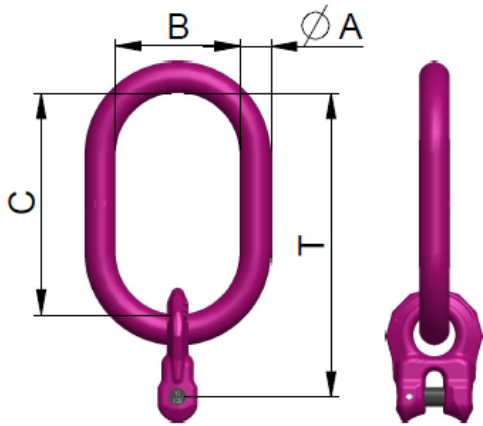

ICE-End link IA-RG 1-13

Artikel-Nr: 7903093

ICE-End link IA-RG 1 with an all direction movable welded IRG connector, thus ensuring that only the correct chain diameter and number of strands can be connected. ISAK-Special master links can be used for this but without ICE-KZA identification tag. The ICE-load and retaining pins are preassembled. Surface: ICE-Pink powder coated ICE-End link is marked by the RUD-ID-TAG® (RFID chip) and with the clear identification number distinguished.

ICE-End link IA-RG 1-13

Artikel-Nr: 7903093

weight	3.40 kg	7.50 lbs
Nominal WLL	8000 kg	17600 lbs
T	247 mm	9-3/4"
A	26 mm	1"
B	100 mm	3-15/16"
C	180 mm	7-1/16"