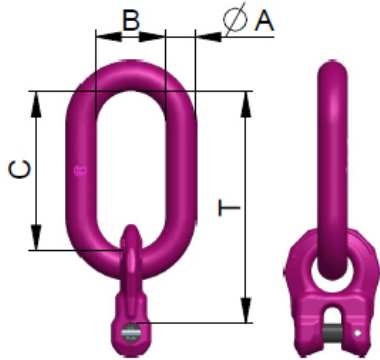

ICE-End link IB-RG 1-6

Artikel-Nr: 7903095

ICE-End link IB-RG 1 with an all direction movable welded IRG connector, thus ensuring that only the correct chain diameter and number of strands can be connected. ISAK-Special master links can be used for this but without ICE-KZA identification tag. The ICE-load and retaining pins are preassembled. Surface: ICE-Pink powder coated ICE-End link is marked by the RUD-ID-TAG[®] (RFID chip) and with the clear identification number distinguished.

ICE-End link IB-RG 1-6

Artikel-Nr: 7903095

weight	0.35 kg	0.77 lbs
Nominal WLL	1800 kg	3960 lbs
T	105 mm	4-1/8"
A	13,5 mm	17/32"
B	34 mm	1-11/32"
C	70 mm	2-3/4"