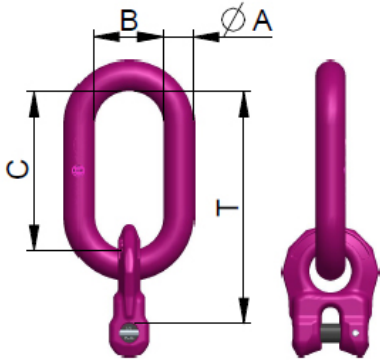

ICE-End link IB-RG 1-13

Artikel-Nr: 7903098

ICE-End link IB-RG 1 with an all direction movable welded IRG connector, thus ensuring that only the correct chain diameter and number of strands can be connected. ISAK-Special master links can be used for this but without ICE-KZA identification tag. The ICE-load and retaining pins are preassembled. Surface: ICE-Pink powder coated ICE-End link is marked by the RUD-ID-TAG[®] (RFID chip) and with the clear identification number distinguished.

ICE-End link IB-RG 1-13

Artikel-Nr: 7903098

weight	2.86 kg	6.31 lbs
Nominal WLL	8000 kg	17600 lbs
T	207 mm	8-5/32"
A	26 mm	1"
B	65 mm	2-9/16"
C	140 mm	5-1/2"