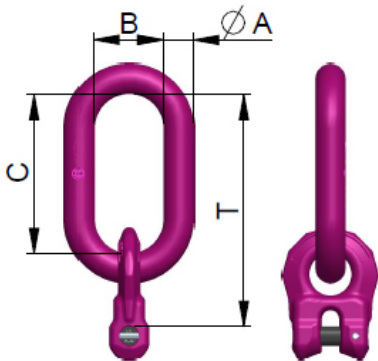

ICE-End link IB-RG 1-16

Artikel-Nr: 7903099

ICE-End link IB-RG 1 with an all direction movable welded IRG connector, thus ensuring that only the correct chain diameter and number of strands can be connected. ISAK-Special master links can be used for this but without ICE-KZA identification tag. The ICE-load and retaining pins are preassembled. Surface: ICE-Pink powder coated ICE-End link is marked by the RUD-ID-TAG® (RFID chip) and with the clear identification number distinguished.

ICE-End link IB-RG 1-16

Artikel-Nr: 7903099

weight	5.34 kg	11.77 lbs
Nominal WLL	12500 kg	27500 lbs
T	253 mm	9-31/32"
A	32 mm	1-1/4"
B	75 mm	2-15/16"
C	170 mm	6-11/16"