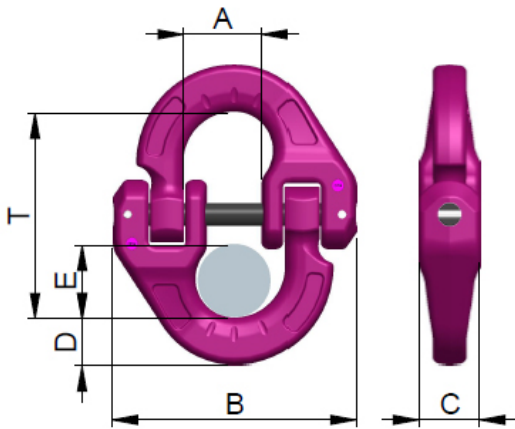

ICE-Chain coupling IVS 6

Artikel-Nr: 7901471

The all-purpose ICE - coupling link. The connecting pin is held by a reliable safety tensioning sleeve. It does not move around and hence less vulnerable to being damaged. On to the link brackets, various extrinsic connections eg: lifting points, grabs and chains can be mounted.

ICE-Chain coupling IVS 6

Artikel-Nr: 7901471

weight	0.13 kg	0.29 lbs
Nominal WLL	1800 kg	3960 lbs
T	45 mm	1-25/32"
A	18 mm	11/16"
B	56 mm	2-3/16"
C	13 mm	1/2"
D	11 mm	7/16"
E	17 mm	43/64"