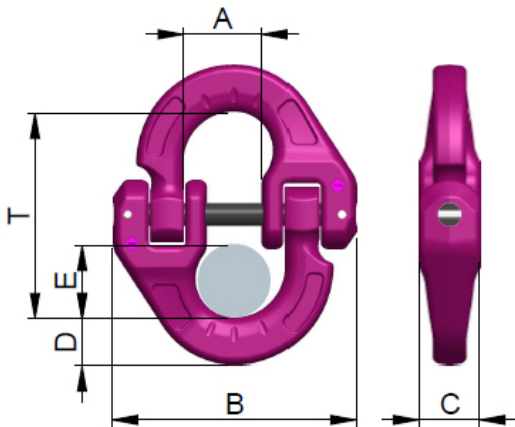

ICE-Chain coupling IVS 8

Artikel-Nr: 7901472

The all-purpose ICE - coupling link. The connecting pin is held by a reliable safety tensioning sleeve. It does not move around and hence less vulnerable to being damaged. On to the link brackets, various extrinsic connections eg: lifting points, grabs and chains can be mounted.

ICE-Chain coupling IVS 8

Artikel-Nr: 7901472

weight	0.29 kg	0.64 lbs
Nominal WLL	3000 kg	6600 lbs
T	61 mm	2-13/32"
A	24 mm	15/16"
B	70 mm	2-3/4"
C	17,5 mm	null
D	14 mm	9/16"
E	23 mm	29/32"