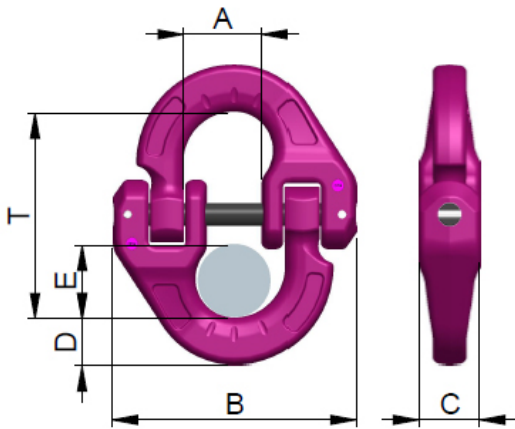

ICE-Chain coupling IVS 10

Artikel-Nr: 7901473

The all-purpose ICE - coupling link. The connecting pin is held by a reliable safety tensioning sleeve. It does not move around and hence less vulnerable to being damaged. On to the link brackets, various extrinsic connections eg: lifting points, grabs and chains can be mounted.

ICE-Chain coupling IVS 10

Artikel-Nr: 7901473

weight	0.61 kg	1.34 lbs
Nominal WLL	5000 kg	11000 lbs
T	74 mm	2-29/32"
A	28 mm	1-1/8"
B	88 mm	3-15/32"
C	22 mm	7/8"
D	17 mm	43/64"
E	27 mm	1-1/16"