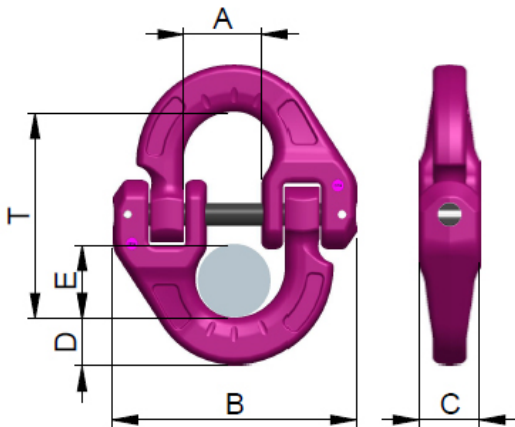

## ICE-Chain coupling IVS 13

Artikel-Nr: 7901474

The all-purpose ICE - coupling link. The connecting pin is held by a reliable safety tensioning sleeve. It does not move around and hence less vulnerable to being damaged. On to the link brackets, various extrinsic connections eg: lifting points, grabs and chains can be mounted.

## ICE-Chain coupling IVS 13

Artikel-Nr: 7901474

<b>weight</b>	1.20 kg	2.65 lbs
<b>Nominal WLL</b>	8000 kg	17600 lbs
<b>T</b>	93 mm	3-21/32"
<b>A</b>	34 mm	1-11/32"
<b>B</b>	111 mm	4-13/32"
<b>C</b>	28 mm	1-1/8"
<b>D</b>	23 mm	29/32"
<b>E</b>	33 mm	1-5/16"