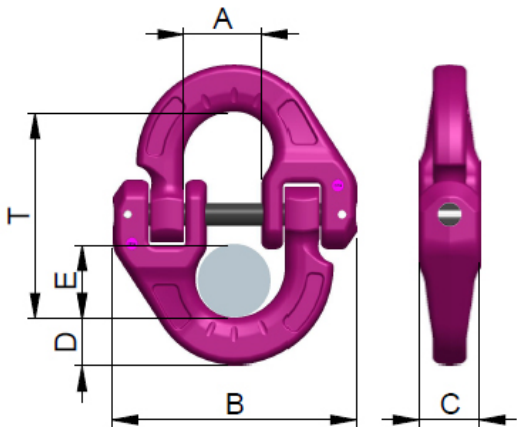

ICE-Chain coupling IVS 16

Artikel-Nr: 7901475

The all-purpose ICE - coupling link. The connecting pin is held by a reliable safety tensioning sleeve. It does not move around and hence less vulnerable to being damaged. On to the link brackets, various extrinsic connections eg: lifting points, grabs and chains can be mounted.

ICE-Chain coupling IVS 16

Artikel-Nr: 7901475

weight	1.98 kg	4.37 lbs
Nominal WLL	12500 kg	27500 lbs
T	108 mm	4-1/4"
A	39 mm	1-9/16"
B	130 mm	5-1/8"
C	33 mm	1-5/16"
D	27 mm	1-1/16"
E	37 mm	1-7/16"