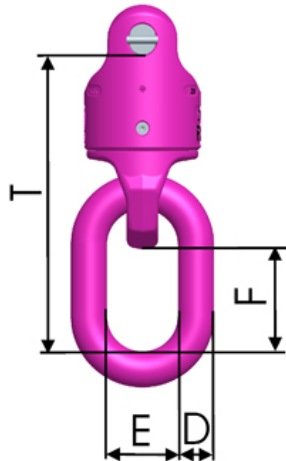

VIP-Maxi-End link tournable VUW-GLD-28

Artikel-Nr: 7903436

VIP-Maxi-End link tournable.

The VIP-load and retaining pins are preassembled. Surface: VIP-Pink powder coated VIP-End link is marked by the RUD-ID-TAG[®] (RFID chip) and with the clear identification number distinguished.

VIP-Maxi-End link tounable VUW-GLD-28

Artikel-Nr: 7903436

weight	32.20 kg	70.99 lbs
Nominal WLL	31500 kg	69300 lbs
T	416 mm	16-3/8"
A	153 mm	6"
D	46 mm	1-13/16"
E	110 mm	4-11/32"
F	169 mm	6-21/32"