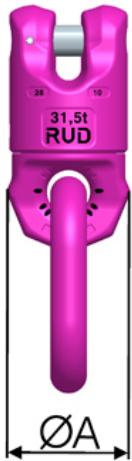

VIP-Maxi-End link tournable VUW-GLD-28

Artikel-Nr: 7903436

VIP-Maxi-End link tournable.

The VIP-load and retaining pins are preassembled. Surface: VIP-Pink powder coated VIP-End link is marked by the RUD-ID-TAG[®] (RFID chip) and with the clear identification number distinguished.

VIP-Maxi-End link tounable VUW-GLD-28

Artikel-Nr: 7903436

weight	32.20 kg	70.99 lbs
Nominal WLL	31500 kg	69300 lbs
T	416 mm	16-3/8"
A	153 mm	6"
D	46 mm	1-13/16"
E	110 mm	4-11/32"
F	169 mm	6-21/32"