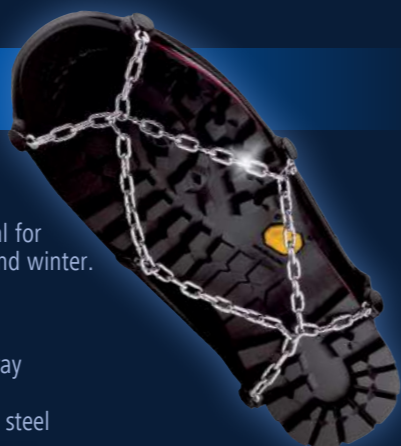

# BERGSTEIGER

Sicherheit für Profis, Wintersportler, Wanderer – für Bergtouren im Sommer und Winter.  
Erhältlich in vier Größen.

Safety for professionals, winter sports enthusiasts, hikers – ideal for mountain trekking in summer and winter. Available in four sizes.

- Einfaches An- und Ablegen
- Sicherer Halt, optimale Traktion
- Aus geschweißtem Edelstahl
- Selbstreinigend
- Hochwertige, multifunktionale Verpackung

- Simple to attach and stow away
- Sure grip - improves safety
- Made from welded highgrade steel
- Self-cleaning
- High-quality, multi-functional packaging

- The I-Sock is made with a patented „ferrofil-fiber“ (a unique combination of textile and metal)
- Anti-slide effect and assure excellent grip through countless „mini-Spikes“
- Simple to attach and stow away
- High-quality, multi-functional packaging

- Quick fit and excellent adherence to the shoe thanks to the hi-tech elastomer.
- Ideal for ice, mud and slippery surfaces thanks to the steel tips system
- Front crampons with the „flex“ system to prevent the accumulation of snow and ice
- Steel hoop on the shoe's tip for excellent stability
- Compact case made of technical and functional material