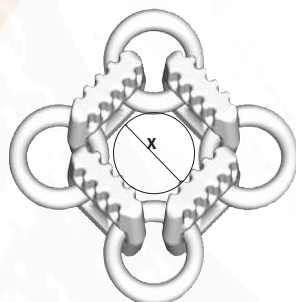

WHICH RUD TYRE PROTECTION CHAIN IS BEST FOR YOU

Available with connecting ring diameters from 8 mm to 23 mm, RUD offers the widest range of Tyre Protection Chains. Whatever your application, RUD offers the best configuration of links and rings for your project.

SUPER

DURO / ROYAL /
IMPERIAL / CROWN

JUMBO Plus / GIGANT Plus /
GRANIT Plus

TORO

	Link measurement			Ring measurements		Mesh opening (x)			Clearance required for TPC			
	L	W	H	D	Pr	Fels	Garant	Garant 10	a	b	c	
11												
SUPER	62	20	35	11	40	54	103	-	50	70	85	
14												
DURO	74	22	51	14	46	63	120	187	60	85	95	
16												
ROYAL	85	26	56	16	55	69	133	211	75	100	95	
JUMBO Plus	87	46	56	H 16	55	64	-	-	75	100	95	
19												
TORO	88	44	60	19	55	63	127	-	75	100	95	
IMPERIAL	100	30	66	19	64	76	150	239	85	120	115	
GIGANT Plus	97	53	68	19	64	73	-	-	85	120	115	
22												
CROWN	114	36	76	22	75	93	181	287	100	150	115	
GRANIT Plus	116	54	80	22	75	91	-	-	100	150	115	
23												
CROWN	114	36	76	22	75	93	181	287	100	150	115	
GRANIT Plus	116	54	80	22	75	91	-	-	100	150	115	

Mesh openings (x)

Fels

Garant

Garant 10

a (Inside sidewall)
 b (Tread)
 c (Between dual tyres)

These are the minimum clearances required to fit Tyre Protection Chains.
 (centrifugal forces and possible dirt build-up are taken into consideration).

R69 S / R71 / R71 S /
 R75 S / R75 S Plus

	Link measurement			Ring measurements		Mesh opening (x)			Clearance required for TPC	
	L	W	H	D	Pr	fels	garant	garant 10	a	b
R69 S	56	10	56	13.2	46	33	-	-	75	90
R71	67	20	67	14	12	-	83	-	85	100
R71 S	67	20	67	14	54	41	-	-	85	100
R75 S	82	15	82	17.5	64	48	-	-	110	130
R75 S Plus	96	18	96	20	75	57	-	-	130	150