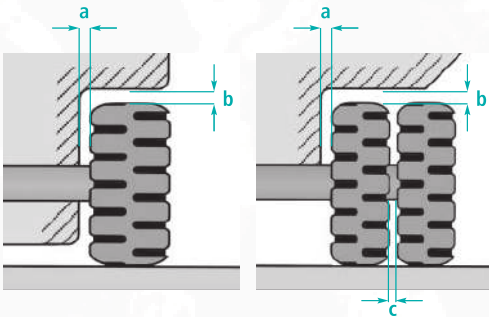

SUPER

DURO / ROYAL /
IMPERIAL / CROWN

JUMBO Plus / GIGANT Plus /
GRANIT Plus

TORO

	Link measurement			Ring measurements		Mesh opening (x)			Clearance required for TPC			
	L	W	H	D	Pr	Fels	Garant	Garant 10	a	b	c	
11												
SUPER	62	20	35	11	40	54	103	-	50	70	85	
14												
DURO	74	22	51	14	46	63	120	187	60	85	95	
16												
ROYAL	85	26	56	16	55	69	133	211	75	100	95	
JUMBO Plus	87	46	56	H 16	55	64	-	-	75	100	95	
19												
TORO	88	44	60	19	55	63	127	-	75	100	95	
IMPERIAL	100	30	66	19	64	76	150	239	85	120	115	
GIGANT Plus	97	53	68	19	64	73	-	-	85	120	115	
22												
CROWN	114	36	76	22	75	93	181	287	100	150	115	
GRANIT Plus	116	54	80	22	75	91	-	-	100	150	115	
23												
CROWN	114	36	76	22	75	93	181	287	100	150	115	
GRANIT Plus	116	54	80	22	75	91	-	-	100	150	115	

Mesh openings (x)

Fels

Garant

Garant 10

a (Inside sidewall)
 b (Tread)
 c (Between dual tyres)

These are the minimum clearances required to fit Tyre Protection Chains.
 (centrifugal forces and possible dirt build-up are taken into consideration).

R69 S / R71 / R71 S /
 R75 S / R75 S Plus

	Link measurement			Ring measurements		Mesh opening (x)			Clearance required for TPC	
	L	W	H	D	Pr	fels	garant	garant 10	a	b
R69 S	56	10	56	13.2	46	33	-	-	75	90
R71	67	20	67	14	12	-	83	-	85	100
R71 S	67	20	67	14	54	41	-	-	85	100
R75 S	82	15	82	17.5	64	48	-	-	110	130
R75 S Plus	96	18	96	20	75	57	-	-	130	150