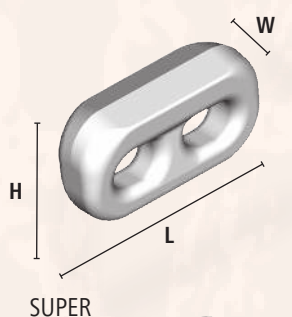

WHICH RUD TYRE PROTECTION CHAIN IS BEST FOR YOU

Available with connecting ring diameters from 8 mm to 23 mm, RUD offers the widest range of Tyre Protection Chains. Whatever your application, RUD offers the best configuration of links and rings for your project.

SUPER

DURO / ROYAL /
IMPERIAL / CROWN

JUMBO Plus / GIGANT Plus /
GRANIT Plus

TORO

	Link measurement			Ring measurements		Mesh opening (x)			Clearance required for TPC			
	L	W	H	D	Pr	Fels	Garant	Garant 10	a	b	c	
11												
SUPER	62	20	35	11	40	54	103	-	50	70	85	
14												
DURO	74	22	51	14	46	63	120	187	60	85	95	
16												
ROYAL	85	26	56	16	55	69	133	211	75	100	95	
JUMBO Plus	87	46	56	H 16	55	64	-	-	75	100	95	
19												
TORO	88	44	60	19	55	63	127	-	75	100	95	
IMPERIAL	100	30	66	19	64	76	150	239	85	120	115	
GIGANT Plus	97	53	68	19	64	73	-	-	85	120	115	
22												
CROWN	114	36	76	22	75	93	181	287	100	150	115	
GRANIT Plus	116	54	80	22	75	91	-	-	100	150	115	
23												
CROWN	114	36	76	22	75	93	181	287	100	150	115	
GRANIT Plus	116	54	80	22	75	91	-	-	100	150	115	

Mesh openings (x)

Fels

Garant

Garant 10

a (Inside sidewall)
 b (Tread)
 c (Between dual tyres)

These are the minimum clearances required to fit Tyre Protection Chains.
 (centrifugal forces and possible dirt build-up are taken into consideration).